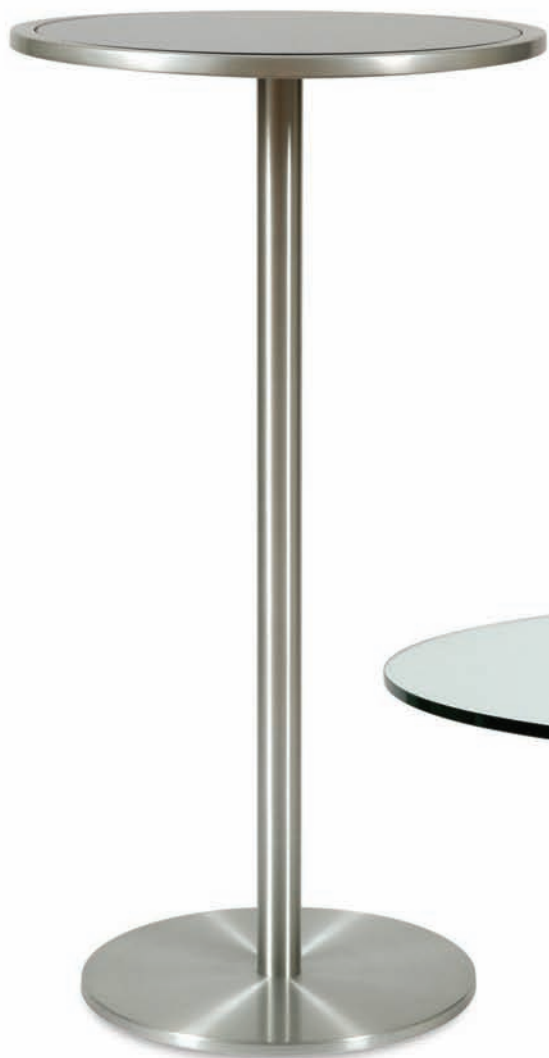

bukTM

Complete Tables

Glacier Table
Glass Top/Brushed Aluminium Base
600mm dining height   

Glacier Table
Glass Top/Brushed Aluminium Base
900mm dining height   

Ebony Table
Black Glass Top/Brushed Aluminium Base
Poseur height   

Ebony Table
Black Glass Top/Brushed Aluminium Base
Coffee height   

Raven Table
Black Laminate Top/Chrome Base
Poseur height   

Raven Table
Black Laminate Top/Chrome Base
Dining height   

Slab Oak Lowstool
Solid Oak Leg/Oak Veneer Top  
470 350

Slab Oak Highstool
Solid Oak Leg/Oak Veneer Top  
770 350

Slab Oak Poseur Table
shown with Highstool

Slab Oak Poseur Table
Solid Oak Leg/Oak Veneer Top

700x700 800x800 1200x700mm

1100 700 700 1100 800 800 1100 1200 700

Prima Square or Tapered Leg
Coffee Table Bases
Available Raw

- to fit top sizes 690x690
 395 630 630
- to fit top sizes 1220x760
 395 1160 700

Prima Square Leg
Complete Coffee Table
*Walnut or Natural

- 420 690 690
- 420 1220 760