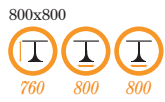

Slab Oak Highstool
Solid Oak Leg/Oak Veneer Top  
770 350

Slab Oak Poseur Table
shown with Highstool

Slab Oak Poseur Table
Solid Oak Leg/Oak Veneer Top

700x700 800x800 1200x700mm

1100 700 700 1100 800 800 1100 1200 700

Slab Oak Coffee Table
Solid Oak Leg/Oak Veneer Top
Rectangular

Slab Oak Coffee Table
Solid Oak Leg/Oak Veneer Top
Square

Slab Oak Bench
Solid Oak Leg/Oak Veneer Top

Slab Oak Table
Solid Oak Leg/Oak Veneer Top

Prima Square or Tapered Leg
Coffee Table Bases
Available Raw

- to fit top sizes 690x690
 395 630 630
- to fit top sizes 1220x760
 395 1160 700

Prima Square Leg
Complete Coffee Table
*Walnut or Natural

- 420 690 690
- 420 1220 760