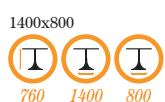

Slab Oak Highstool
Solid Oak Leg/Oak Veneer Top  
770 350

Slab Oak Poseur Table
shown with Highstool

Slab Oak Poseur Table
Solid Oak Leg/Oak Veneer Top

700x700 800x800 1200x700mm

1100 700 700 1100 800 800 1100 1200 700

Slab Oak Coffee Table
Solid Oak Leg/Oak Veneer Top
Rectangular

Slab Oak Coffee Table
Solid Oak Leg/Oak Veneer Top
Square

Slab Oak Bench
Solid Oak Leg/Oak Veneer Top

Slab Oak Table
Solid Oak Leg/Oak Veneer Top

Prima Square or Tapered Leg
Coffee Table Bases
Available Raw

- to fit top sizes 690x690
 395 630 630
- to fit top sizes 1220x760
 395 1160 700

Prima Square Leg
Complete Coffee Table
*Walnut or Natural

- 420 690 690
- 420 1220 760