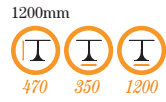

Slab Oak Bench
Solid Oak Leg/Oak Veneer Top