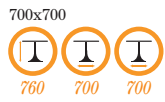

Slab Oak Highstool
Solid Oak Leg/Oak Veneer Top  
770 350

Slab Oak Poseur Table
shown with Highstool

Slab Oak Poseur Table
Solid Oak Leg/Oak Veneer Top

700x700 800x800 1200x700mm

1100 700 700 1100 800 800 1100 1200 700

Slab Oak Coffee Table
Solid Oak Leg/Oak Veneer Top
Rectangular

Slab Oak Coffee Table
Solid Oak Leg/Oak Veneer Top
Square

Slab Oak Bench
Solid Oak Leg/Oak Veneer Top

Slab Oak Table
Solid Oak Leg/Oak Veneer Top

Prima Square or Tapered Leg
Coffee Table Bases
Available Raw

- to fit top sizes 690x690
 395 630 630
- to fit top sizes 1220x760
 395 1160 700

Prima Square Leg
Complete Coffee Table
*Walnut or Natural

- 420 690 690
- 420 1220 760