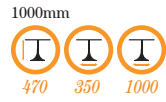

Slab Oak Bench
Solid Oak Leg/Oak Veneer Top