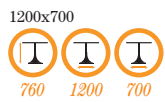

Slab Oak Highstool
Solid Oak Leg/Oak Veneer Top  
770 350

Slab Oak Poseur Table
shown with Highstool

Slab Oak Poseur Table
Solid Oak Leg/Oak Veneer Top

700x700 800x800 1200x700mm

1100 700 700 1100 800 800 1100 1200 700

Slab Oak Coffee Table
Solid Oak Leg/Oak Veneer Top
Rectangular

Slab Oak Coffee Table
Solid Oak Leg/Oak Veneer Top
Square

Slab Oak Bench
Solid Oak Leg/Oak Veneer Top

Slab Oak Table
Solid Oak Leg/Oak Veneer Top

Prima Square or Tapered Leg
Coffee Table Bases
Available Raw

- to fit top sizes 690x690
 395 630 630
- to fit top sizes 1220x760
 395 1160 700

Prima Square Leg
Complete Coffee Table
*Walnut or Natural

- 420 690 690
- 420 1220 760