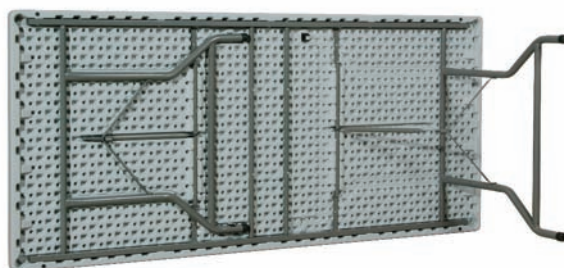

bukTM

Function

Function

Pow Wow Gold Frame Banquet Chair

Available upholstered in red or blue or RFU frame only.
0.34 LM com

Pow Wow Silver Frame Banquet Chair

Available upholstered in red or blue or RFU frame only.
0.34 LM com

Concert Folding Chair
Charcoal

Venue Folding Table
1520 x 760mm

Venue Folding Table
1520mm Dia

Venue Folding Table
1830 x 760mm

Function

buk™ banquet chairs

to order only

Customer Special Order Only

Opal Aluminium Banquet Chair
0.65 LM com

Pearl Aluminium Banquet Chair
0.7 LM com

Plain

Ribbed

Fluted

Options...

Black

Gold