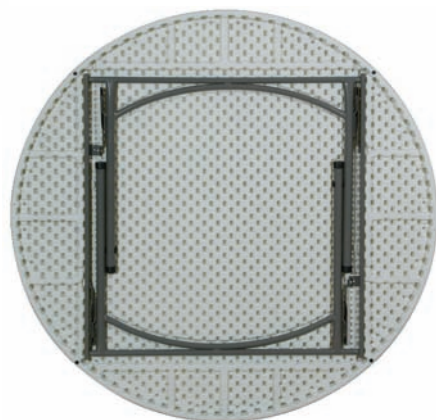

bukTM

Function

Function

Pow Wow Gold Frame Banquet Chair

Available upholstered in red or blue or RFU frame only.
0.34 LM com

Pow Wow Silver Frame Banquet Chair

Available upholstered in red or blue or RFU frame only.
0.34 LM com

Concert Folding Chair
Charcoal

Venue Folding Table
1520 x 760mm

Venue Folding Table
1520mm Dia

Venue Folding Table
1830 x 760mm

Function

buk™ banquet chairs

to order only

Customer Special Order Only

Opal Aluminium Banquet Chair
0.65 LM com

Pearl Aluminium Banquet Chair
0.7 LM com

Plain

Ribbed

Fluted

Options...

Black

Gold